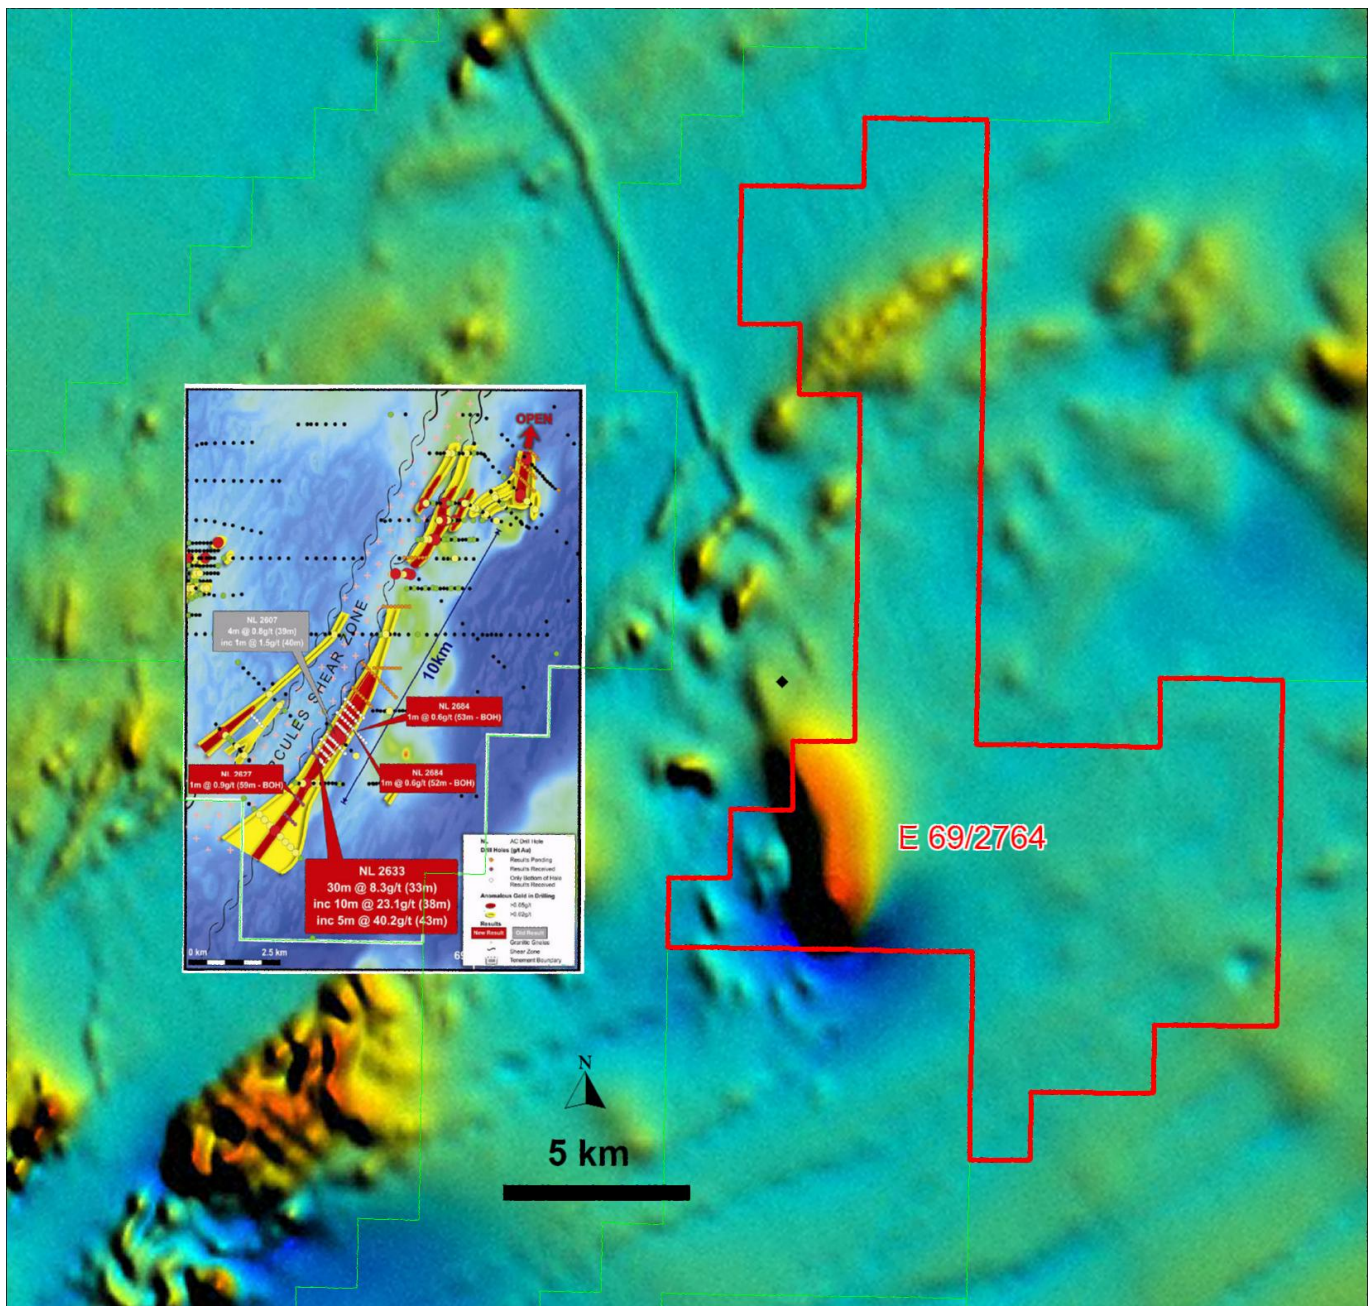

Albany Fraser Province Gold Discovery by Beadell Resources

- **High grade gold discovery adjacent to Neale Project demonstrates prospectivity along strike from Tropicana**

Triton Gold Limited (“Triton”, ASX: TON) is buoyed by the discovery of high grade gold at the Hercules Prospect by Beadell Resources, as announced to the ASX on 1st December 2010. Hercules is located 14km west of Triton’s Neale Project and both prospects are strategically located just 65 kilometres north east of the Tropicana deposits (Figures 1 and 2). Beadell reported 30 metres at 8.3g/t Au in composite samples from an air core drill hole along a 10km structure named the Hercules Shear Zone. The full ASX report may be accessed at

www.beadellresources.com.au/upload/pages/company-announcements/new-discovery-in-tropicana-belt-30m--8-3-gpt-gold.pdf

Triton’s Neale Project has the potential for north-east striking shear zones parallel to the interpreted mineralised zones at Hercules and Tropicana. Previous surface soil sampling by Iluka Resources at Neale showed anomalous gold in open file data. The project is still under application for an exploration licence (E69/2764).

The recent announcement of the go ahead for the \$690M development of the +5Moz Tropicana Gold Project by AngloGold Ashanti / Independence Group adds considerable impetus to Triton’s priority objective to discover similar mineralisation in the Salmon Gums, Fraser Range North, Cundeelee and Neale gold projects that are all located within the otherwise AngloGold dominated Albany Fraser Province (Figure 1).

**Figure 1. Location of Neale Project and Beadell's Hercules discovery – Albany Fraser Province, WA
(see detail in Figure 2. below)**

Figure 2. Neale Project (E69/2764) and location of Hercules prospect on GSWA aeromagnetics