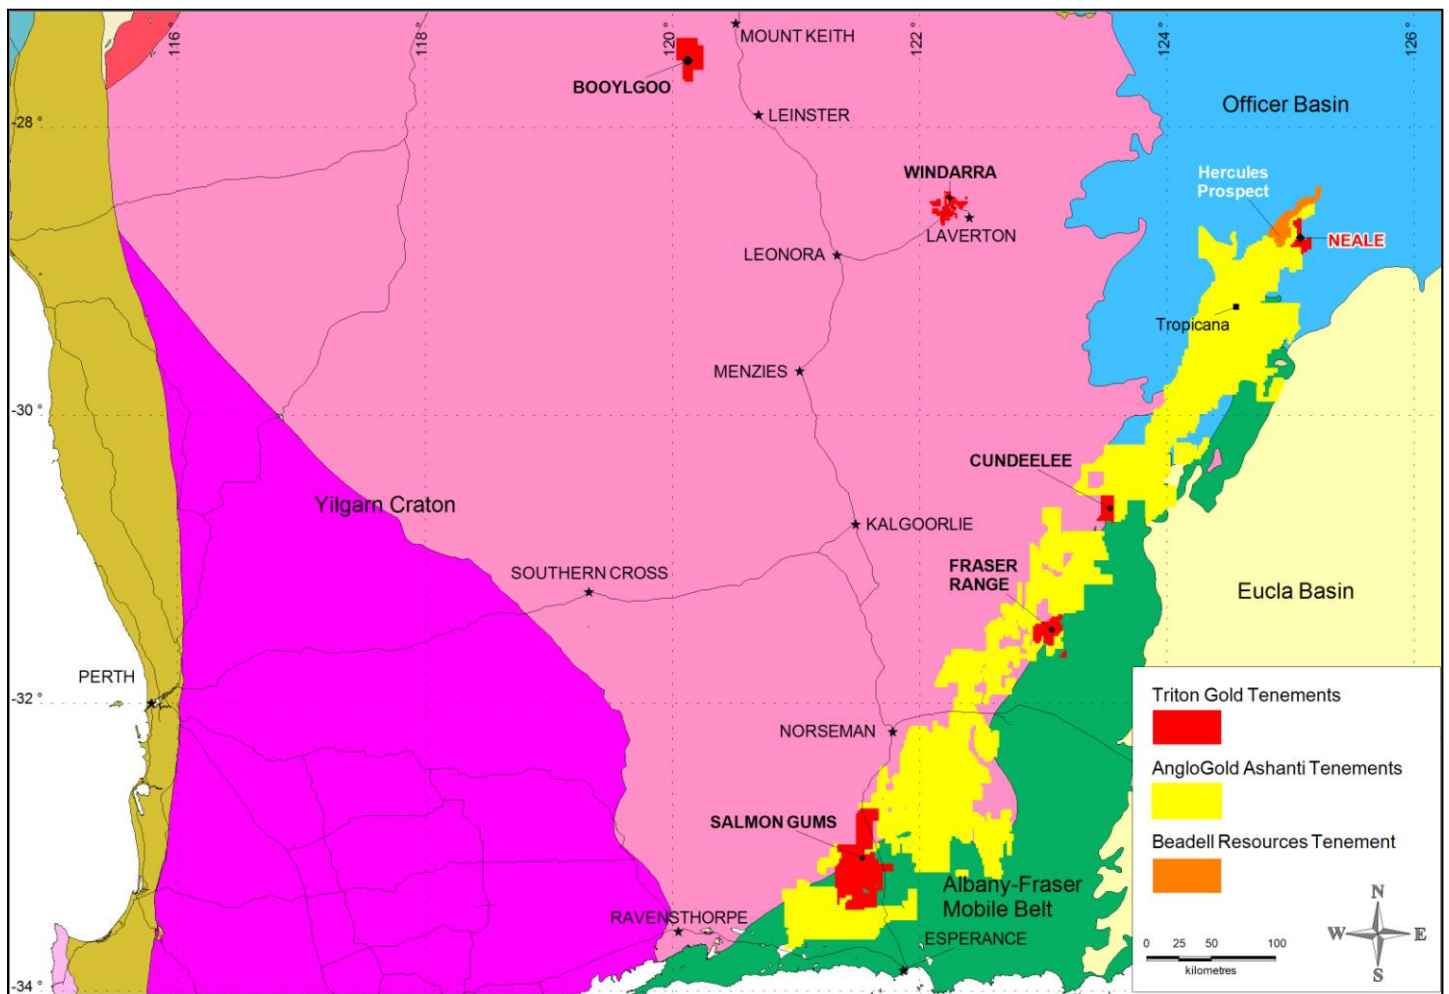

Albany Fraser Province Gold Discovery by Beadell Resources

- **High grade gold discovery adjacent to Neale Project demonstrates prospectivity along strike from Tropicana**

Triton Gold Limited (“Triton”, ASX: TON) is buoyed by the discovery of high grade gold at the Hercules Prospect by Beadell Resources, as announced to the ASX on 1st December 2010. Hercules is located 14km west of Triton’s Neale Project and both prospects are strategically located just 65 kilometres north east of the Tropicana deposits (Figures 1 and 2). Beadell reported 30 metres at 8.3g/t Au in composite samples from an air core drill hole along a 10km structure named the Hercules Shear Zone. The full ASX report may be accessed at

www.beadellresources.com.au/upload/pages/company-announcements/new-discovery-in-tropicana-belt-30m--8-3-gpt-gold.pdf

Triton’s Neale Project has the potential for north-east striking shear zones parallel to the interpreted mineralised zones at Hercules and Tropicana. Previous surface soil sampling by Iluka Resources at Neale showed anomalous gold in open file data. The project is still under application for an exploration licence (E69/2764).

The recent announcement of the go ahead for the \$690M development of the +5Moz Tropicana Gold Project by AngloGold Ashanti / Independence Group adds considerable impetus to Triton’s priority objective to discover similar mineralisation in the Salmon Gums, Fraser Range North, Cundeelee and Neale gold projects that are all located within the otherwise AngloGold dominated Albany Fraser Province (Figure 1).

**Figure 1. Location of Neale Project and Beadell's Hercules discovery – Albany Fraser Province, WA
(see detail in Figure 2. below)**

Figure 2. Neale Project (E69/2764) and location of Hercules prospect on GSWA aeromagnetics